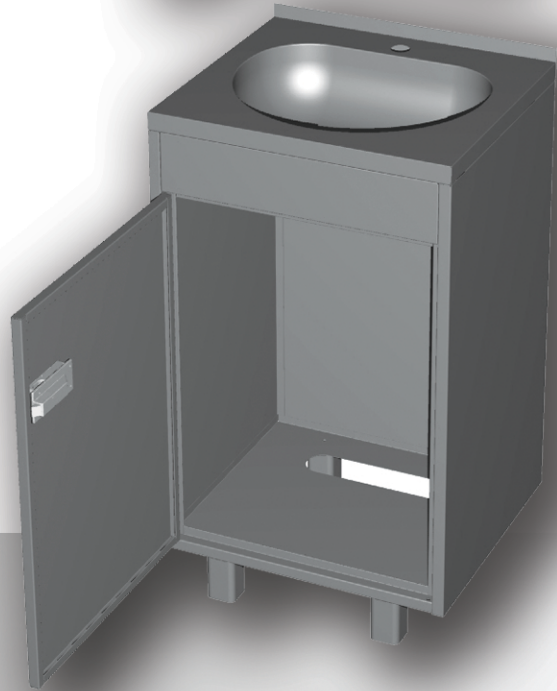

SINGLE WASH-BASIN SET

MADE IN TURKEY

VIBRATION AND NOISE PREVENTING DESIGN

NON-FLAMMABLE MATERIALS

HIGH RESISTANCE TO CORROSION

COMPATIBLE DESIGN FOR SEA CONDITIONS

WASH-BASIN WITH LOCKER:.....H850 x W500 x D450
LOCKER WITH MIRROR:.....H650 x W400 x D200
PRODUCT CODE:.....140.0100-0200

LOCKS:

2 Cabinet Locks

MATERIAL:

Stainless steel plates

Stainless steel mirror

Stainless steel hinges

Silicone stoppers

TOTAL WEIGHT:.....30 KG