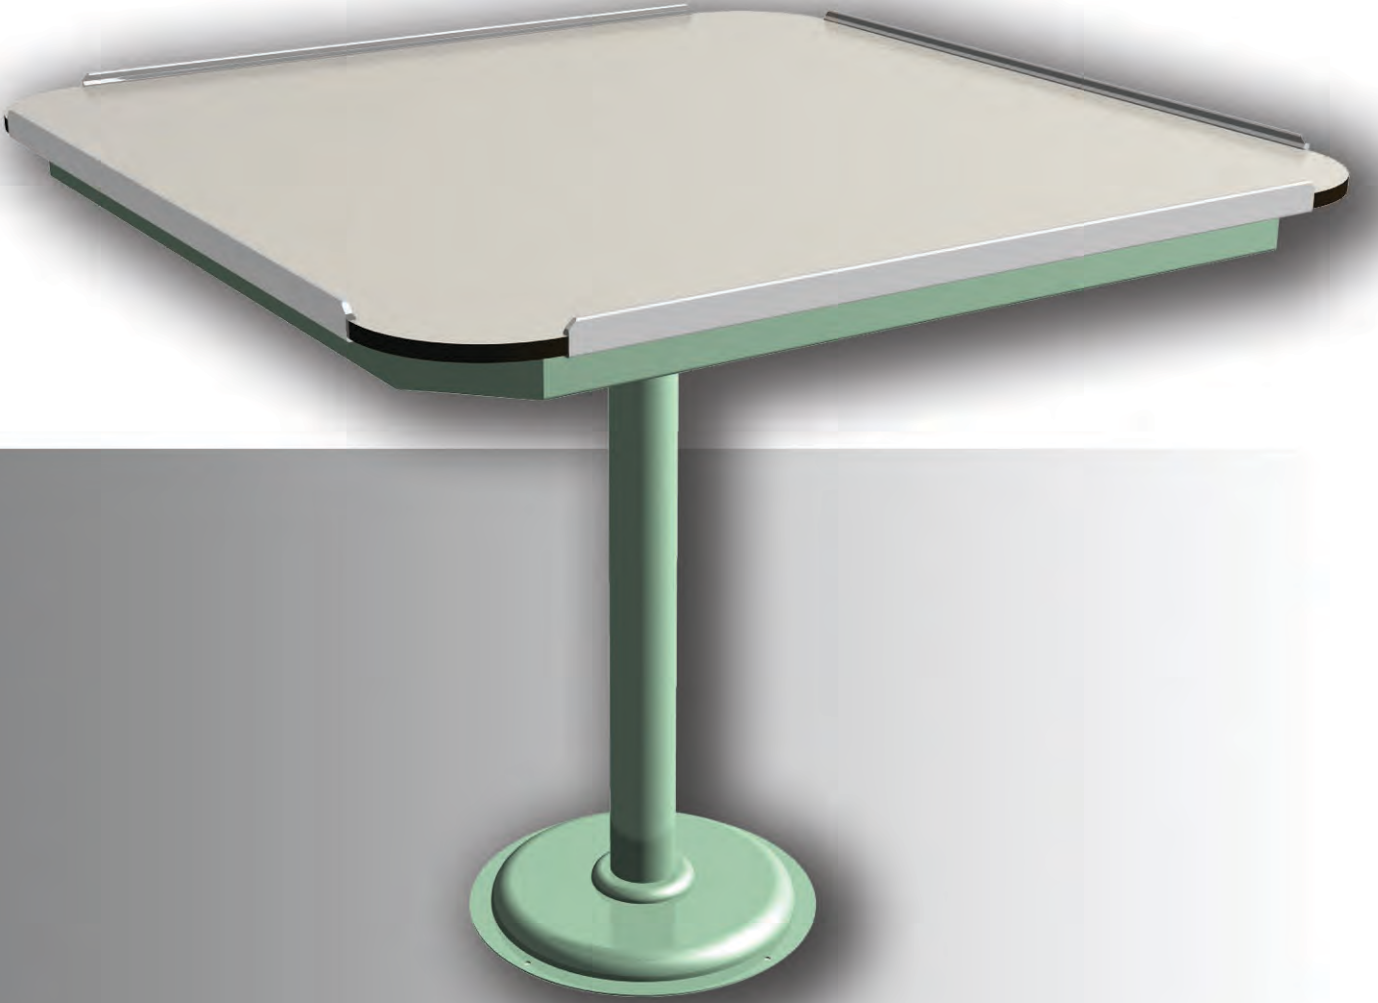

MESS TABLE (4 PERS)

MADE IN TURKEY

VIBRATION AND NOISE PREVENTING DESIGN

NON-FLAMMABLE MATERIALS

HIGH RESISTANCE TO CORROSION

COMPATIBLE DESIGN FOR SEA CONDITIONS

GENERAL DIMENSIONS:.....W850 x D850 x H720
PRODUCT CODE:.....130.0300

MATERIAL:

6000 series aluminium profiles
5000 series aluminium plates
Compact laminate table top
Steel table leg

WEIGHT:.....22 KG

MESS TABLE (6 PERS)

MADE IN TURKEY

VIBRATION AND NOISE PREVENTING DESIGN

NON-FLAMMABLE MATERIALS

Compact laminate table top

Steel table leg

WEIGHT:.....45 KG

MESS TABLE (10 PERS)

MADE IN TURKEY

VIBRATION AND NOISE PREVENTING DESIGN

NON-FLAMMABLE MATERIALS

HIGH RESISTANCE TO CORROSION

COMPATIBLE DESIGN FOR SEA CONDITIONS

GENERAL DIMENSIONS:.....W3125 x D800 x H720
PRODUCT CODE:.....130.0320

MATERIAL:

6000 series aluminium profiles
5000 series aluminium plates
Compact laminate table top
Steel table leg