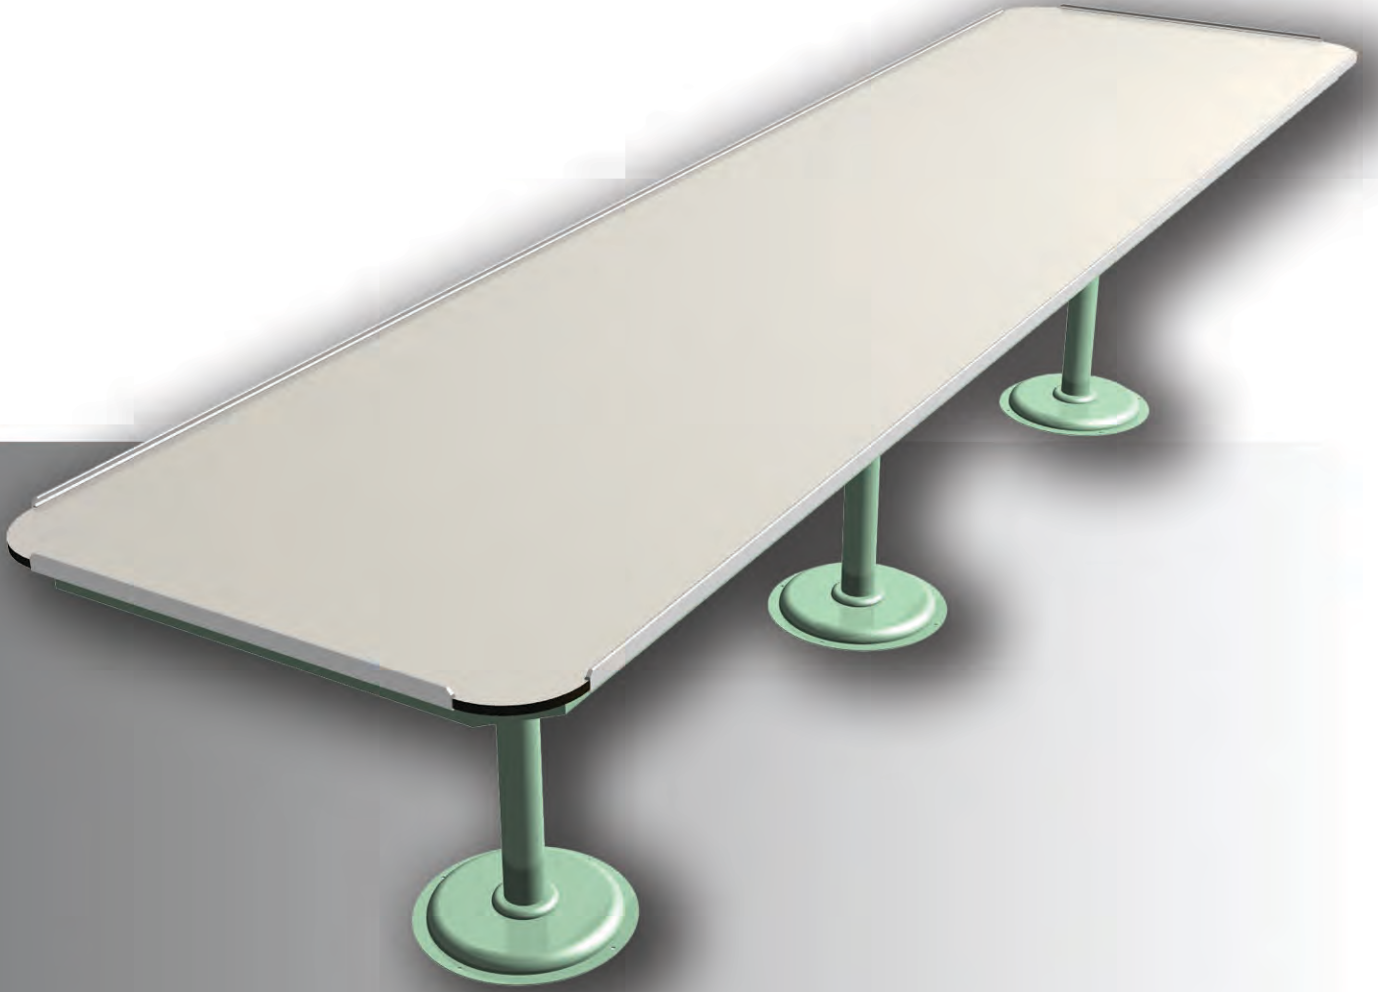

MESS TABLE (4 PERS)

MADE IN TURKEY

VIBRATION AND NOISE PREVENTING DESIGN

NON-FLAMMABLE MATERIALS

HIGH RESISTANCE TO CORROSION

COMPATIBLE DESIGN FOR SEA CONDITIONS

GENERAL DIMENSIONS:.....W850 x D850 x H720
PRODUCT CODE:.....130.0300

MATERIAL:

6000 series aluminium profiles
5000 series aluminium plates
Compact laminate table top
Steel table leg

WEIGHT:.....22 KG

MESS TABLE (6 PERS)

MADE IN TURKEY

VIBRATION AND NOISE PREVENTING DESIGN

NON-FLAMMABLE MATERIALS

HIGH RESISTANCE TO CORROSION

COMPATIBLE DESIGN FOR SEA CONDITIONS

GENERAL DIMENSIONS:.....W1870 x D800 x H720

PRODUCT CODE:.....1029.130.0310

MATERIAL:

6000 series aluminium profiles

5000 series aluminium plates

Compact laminate table top

Steel table leg

WEIGHT:.....45 KG

MESS TABLE (10 PERS)

MADE IN TURKEY

VIBRATION AND NOISE PREVENTING DESIGN

NON-FLAMMABLE MATERIALS

HIGH RESISTANCE TO CORROSION