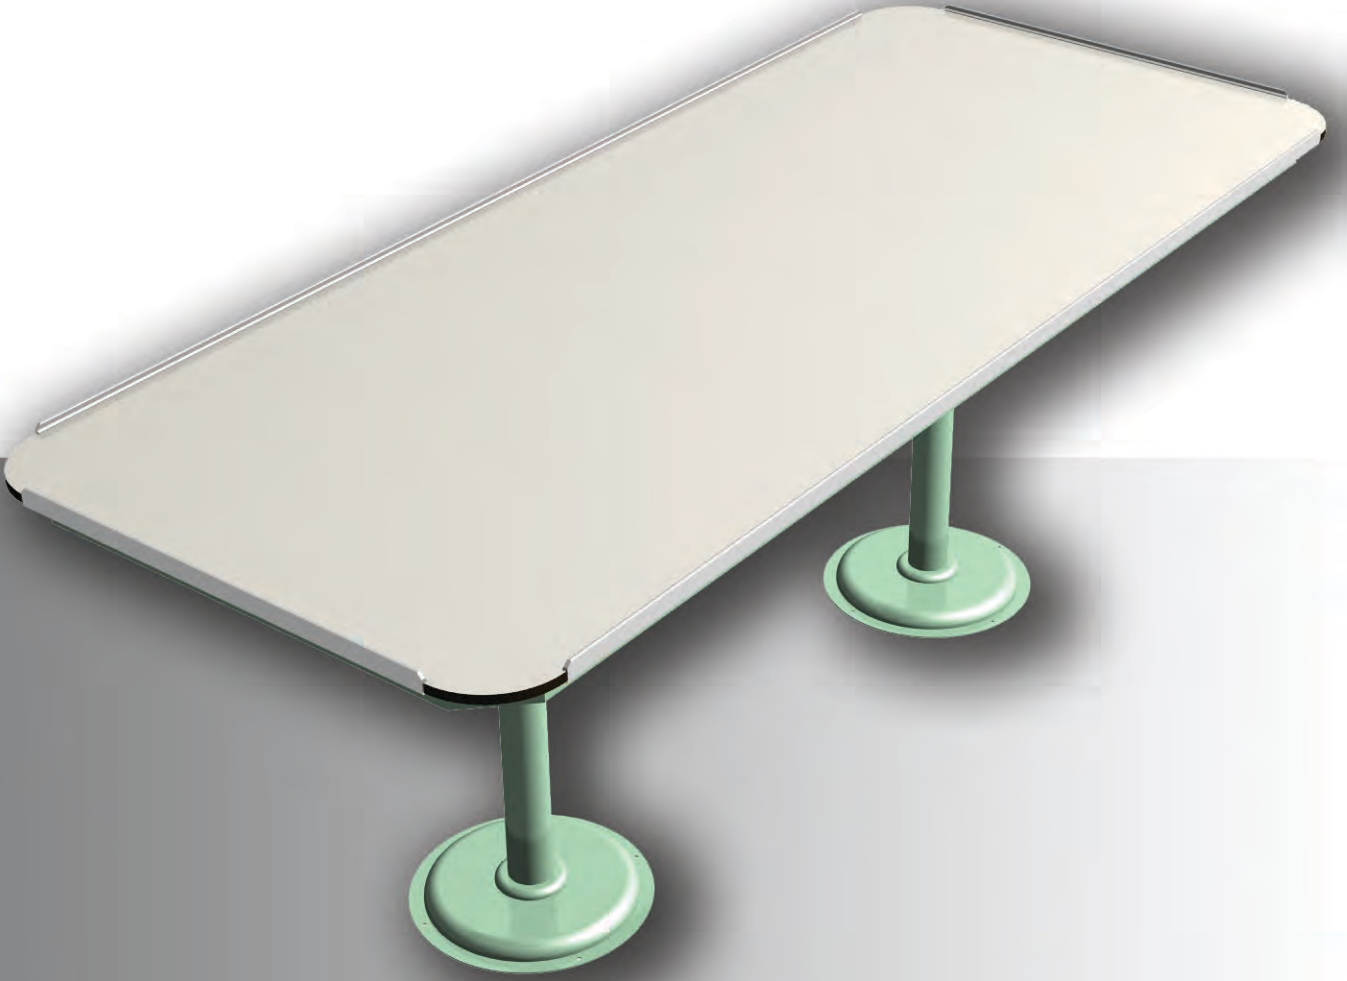

MESS TABLE (4 PERS)

MADE IN TURKEY

VIBRATION AND NOISE PREVENTING DESIGN

NON-FLAMMABLE MATERIALS

HIGH RESISTANCE TO CORROSION

COMPATIBLE DESIGN FOR SEA CONDITIONS

GENERAL DIMENSIONS:.....W850 x D850 x H720
PRODUCT CODE:.....130.0300

MATERIAL:

6000 series aluminium profiles
5000 series aluminium plates
Compact laminate table top
Steel table leg

WEIGHT:.....22 KG

MESS TABLE (6 PERS)

MADE IN TURKEY

VIBRATION AND NOISE PREVENTING DESIGN

NON-FLAMMABLE MATERIALS

Compact laminate table top

Steel table leg

WEIGHT:.....45 KG

MESS TABLE (10 PERS)

MADE IN TURKEY

VIBRATION AND NOISE PREVENTING DESIGN

NON-FLAMMABLE MATERIALS

HIGH RESISTANCE TO CORROSION

COMPATIBLE DESIGN FOR SEA CONDITIONS

GENERAL DIMENSIONS:.....W3125 x D800 x H720
PRODUCT CODE:.....130.0320

MATERIAL:

6000 series aluminium profiles
5000 series aluminium plates
Compact laminate table top
Steel table leg