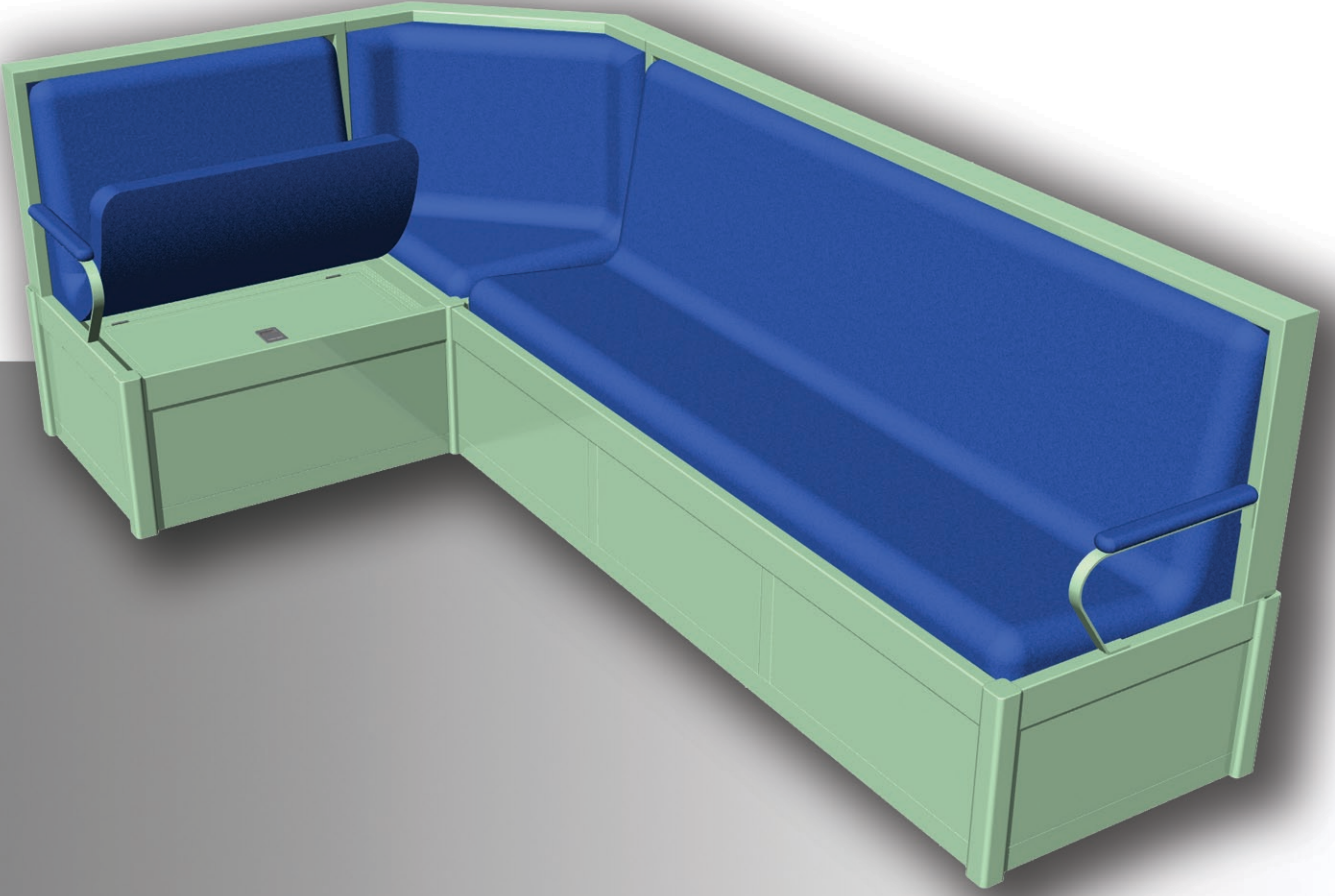

## CORNERBENCH

**MADE IN TURKEY**

**THE LIGHTEST FURNITURE IN ITS CLASS**

**VIBRATION AND NOISE PREVENTING DESIGN**

**NON-FLAMMABLE MATERIALS**

**HIGH RESISTANCE TO CORROSION**

**COMPATIBLE DESIGN FOR SEA CONDITIONS**

GENERAL DIMENSIONS:.....W2520 x D1410 x H900

PRODUCT CODE:.....1001.150.0210

CHESTS:

4 chests

LOCKS:

4 Cabinet Locks

MATERIAL:

6000 series aluminium profiles

5000 series aluminium plates

Aluminium hinges

WEIGHT:.....100 KG