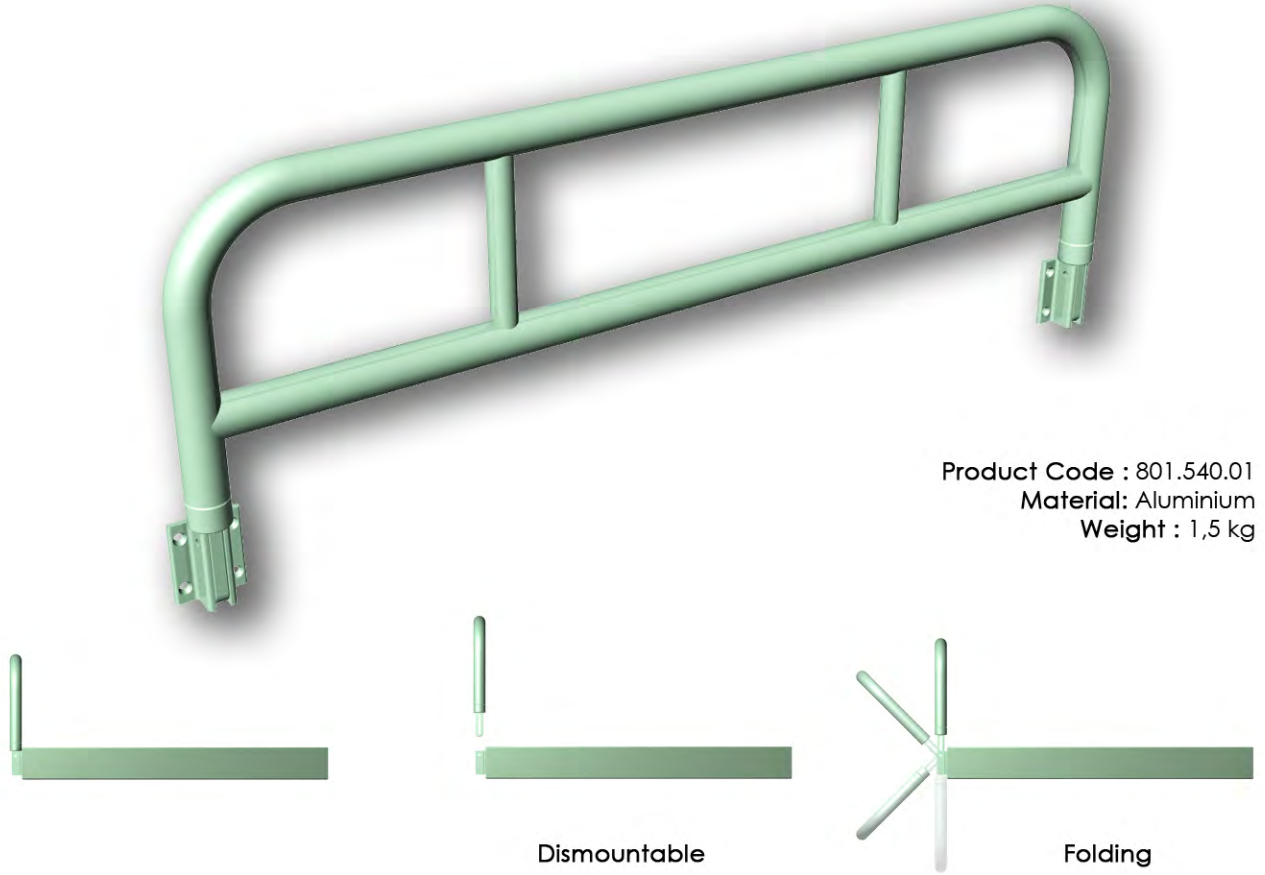

6000 series aluminium profiles

5000 series aluminium plates

Aluminium folding barrier (side)

Aluminium ladder

WEIGHT:.....110 KG

BED BARRIER

FIXED TYPE BED BARRIER
Product Code : 801.540.02
Material: Aluminium
Weight : 1,5 kg

PULLMAN BED ACCESSORIES

GAS SPRING HINGE
 Material : Steel / Stainless Steel
 Weight : 1,4 kg
 Product Code : 801.570.01

FLAT HINGE
 Material : Stainless Steel
 Weight : ~0,255 kg
 Product Code : 801.550.01