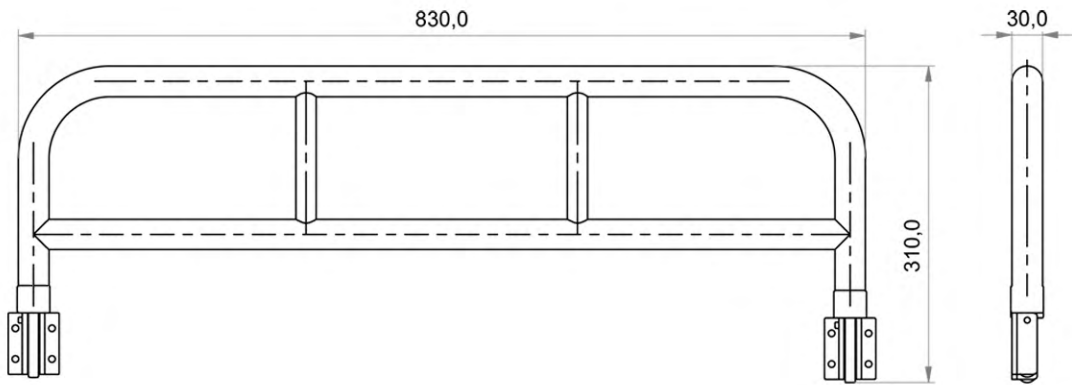

HIGH RESISTANCE TO CORROSION

COMPATIBLE DESIGN FOR SEA CONDITIONS

GENERAL DIMENSIONS:.....L2080 x W780 x H2120

PRODUCT CODE:.....120.04.00

MATERIAL:

6000 series aluminium profiles

5000 series aluminium plates

6000 series aluminium profiles

5000 series aluminium plates

Aluminium folding barrier (side)

Aluminium ladder

WEIGHT:.....110 KG

BED BARRIER

FIXED TYPE BED BARRIER
Product Code : 801.540.02
Material: Aluminium
Weight : 1,5 kg

PULLMAN BED ACCESSORIES

GAS SPRING HINGE
 Material : Steel / Stainless Steel
 Weight : 1,4 kg
 Product Code : 801.570.01

FLAT HINGE
 Material : Stainless Steel
 Weight : ~0,255 kg
 Product Code : 801.550.01