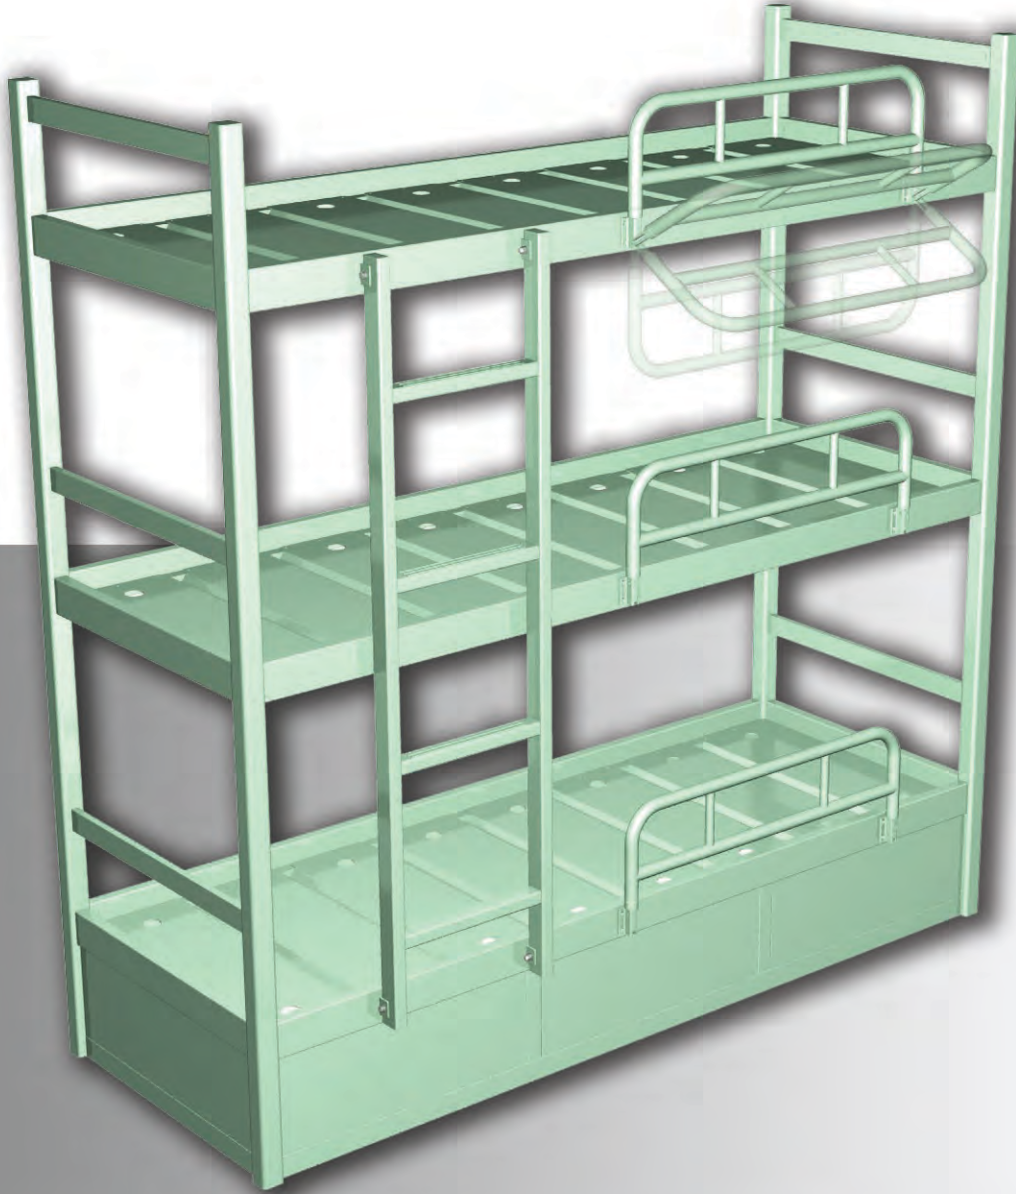

GENERAL DIMENSIONS:.....L2080 x W780 x H1370

PRODUCT CODE:.....120.0300

DRAWERS AND CHESTS:

2 drawers

1 chest

MATERIAL:

6000 series aluminium profiles

5000 series aluminium plates

Aluminium folding barrier (side)

Aluminium ladder

WEIGHT:.....80 KG

TRIPLE BUNK BED

MADE IN TURKEY

THE LIGHTEST FURNITURE IN ITS CLASS

VIBRATION AND NOISE PREVENTING DESIGN

NON-FLAMMABLE MATERIALS