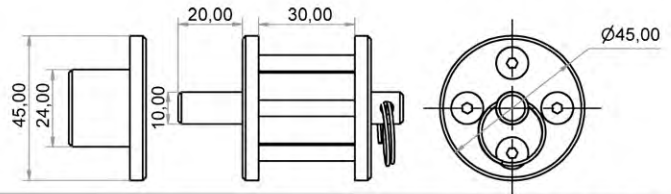

SAFETY CATCH
Material : Stainless Steel
Weight : ~0,260 kg
Product Code : 801.560.01