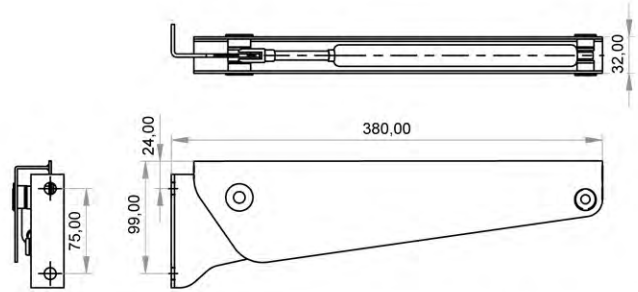

GAS SPRING HINGE
Material : Steel / Stainless Steel
Weight : 1,4 kg
Product Code : 801.570.01