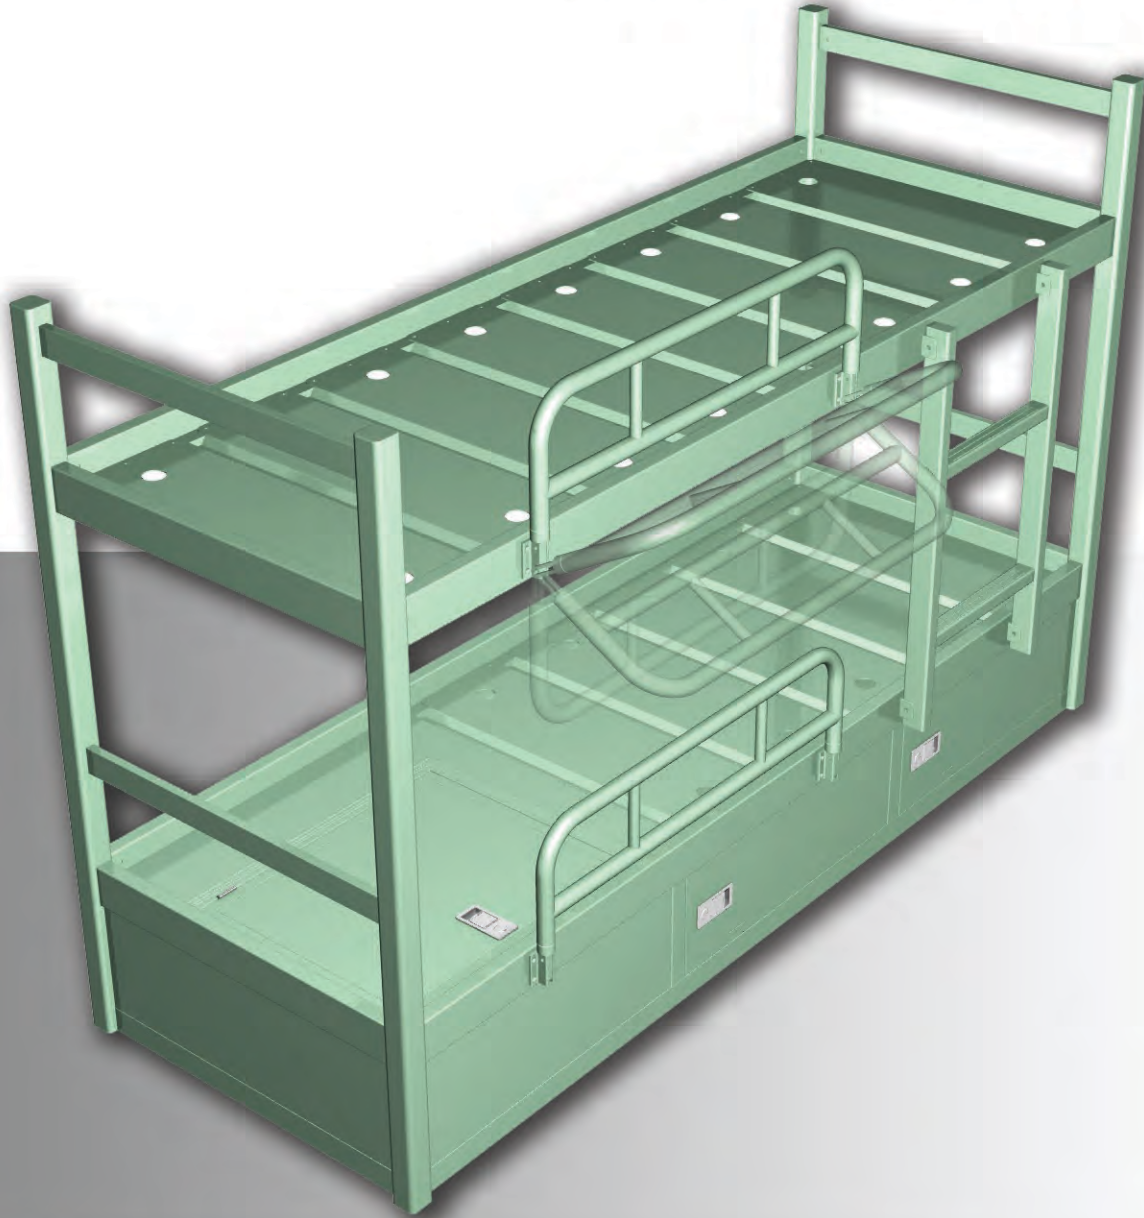

DOUBLE BUNK BED (WITH DRAWERS & CHESTS)

MADE IN TURKEY

THE LIGHTEST FURNITURE IN ITS CLASS

VIBRATION AND NOISE PREVENTING DESIGN

NON-FLAMMABLE MATERIALS

HIGH RESISTANCE TO CORROSION

COMPATIBLE DESIGN FOR SEA CONDITIONS

GENERAL DIMENSIONS:.....L2080 x W780 x H1370

PRODUCT CODE:.....120.0300

DRAWERS AND CHESTS:

2 drawers

1 chest

MATERIAL:

6000 series aluminium profiles

5000 series aluminium plates

Aluminium folding barrier (side)

Aluminium ladder

WEIGHT:.....80 KG