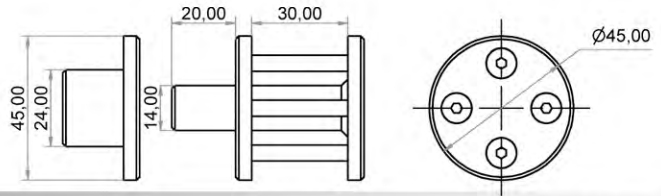

FLAT HINGE
Material : Stainless Steel
Weight : ~0,255 kg
Product Code : 801.550.01