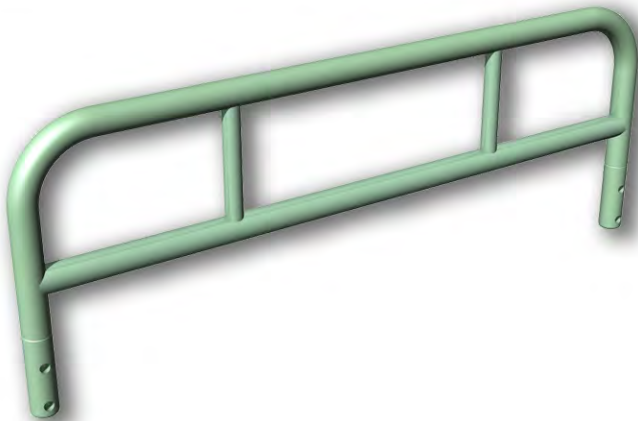

6000 series aluminium profiles

5000 series aluminium plates

Aluminium folding barrier (side)

Aluminium ladder

WEIGHT:.....110 KG

BED BARRIER

FIXED TYPE BED BARRIER
Product Code : 801.540.02
Material: Aluminium
Weight : 1,5 kg

PULLMAN BED ACCESSORIES

GAS SPRING HINGE
 Material : Steel / Stainless Steel
 Weight : 1,4 kg
 Product Code : 801.570.01

FLAT HINGE
 Material : Stainless Steel
 Weight : ~0,255 kg
 Product Code : 801.550.01