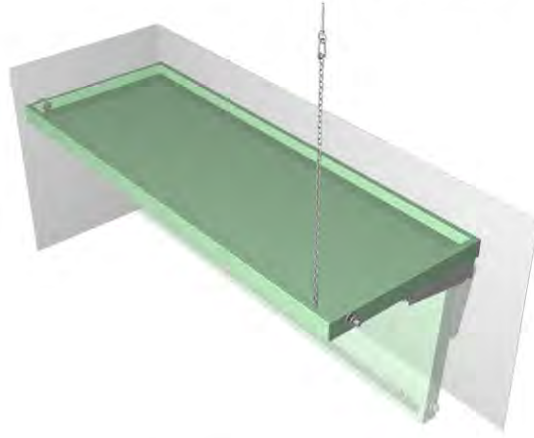

PULLMAN BED ACCESSORIES