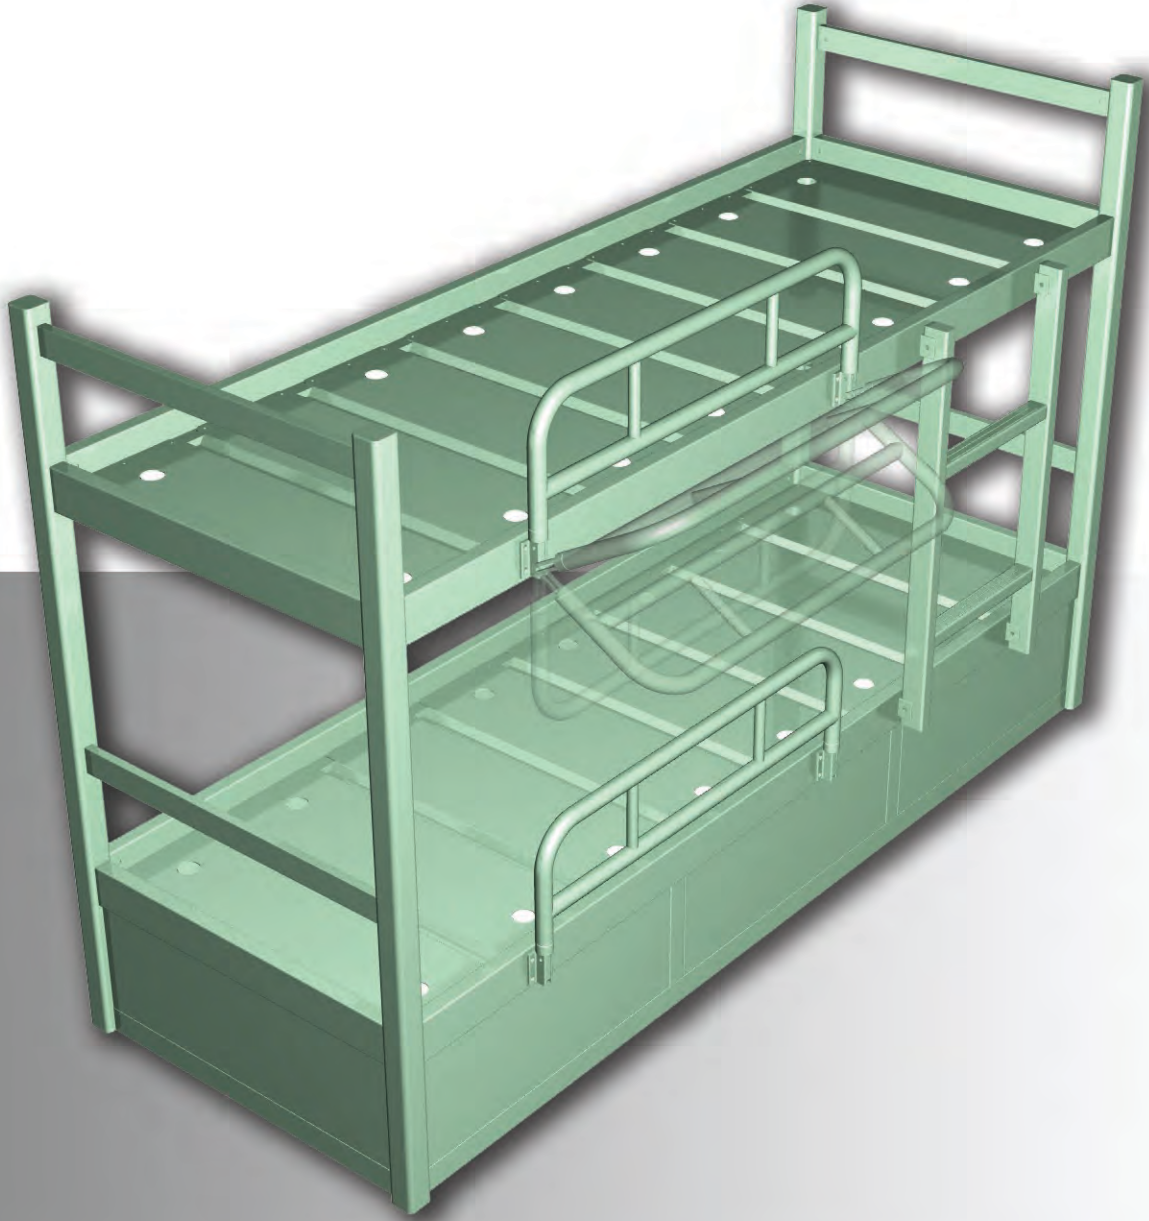

DOUBLE BUNK BED

MADE IN TURKEY

THE LIGHTEST FURNITURE IN ITS CLASS

VIBRATION AND NOISE PREVENTING DESIGN

NON-FLAMMABLE MATERIALS

HIGH RESISTANCE TO CORROSION

COMPATIBLE DESIGN FOR SEA CONDITIONS

GENERAL DIMENSIONS:.....L2080 x W780 x H1370

PRODUCT CODE:.....120.0300

MATERIAL:

6000 series aluminium profiles

5000 series aluminium plates

Aluminium folding barrier (side)

Aluminium ladder

WEIGHT:.....70 KG